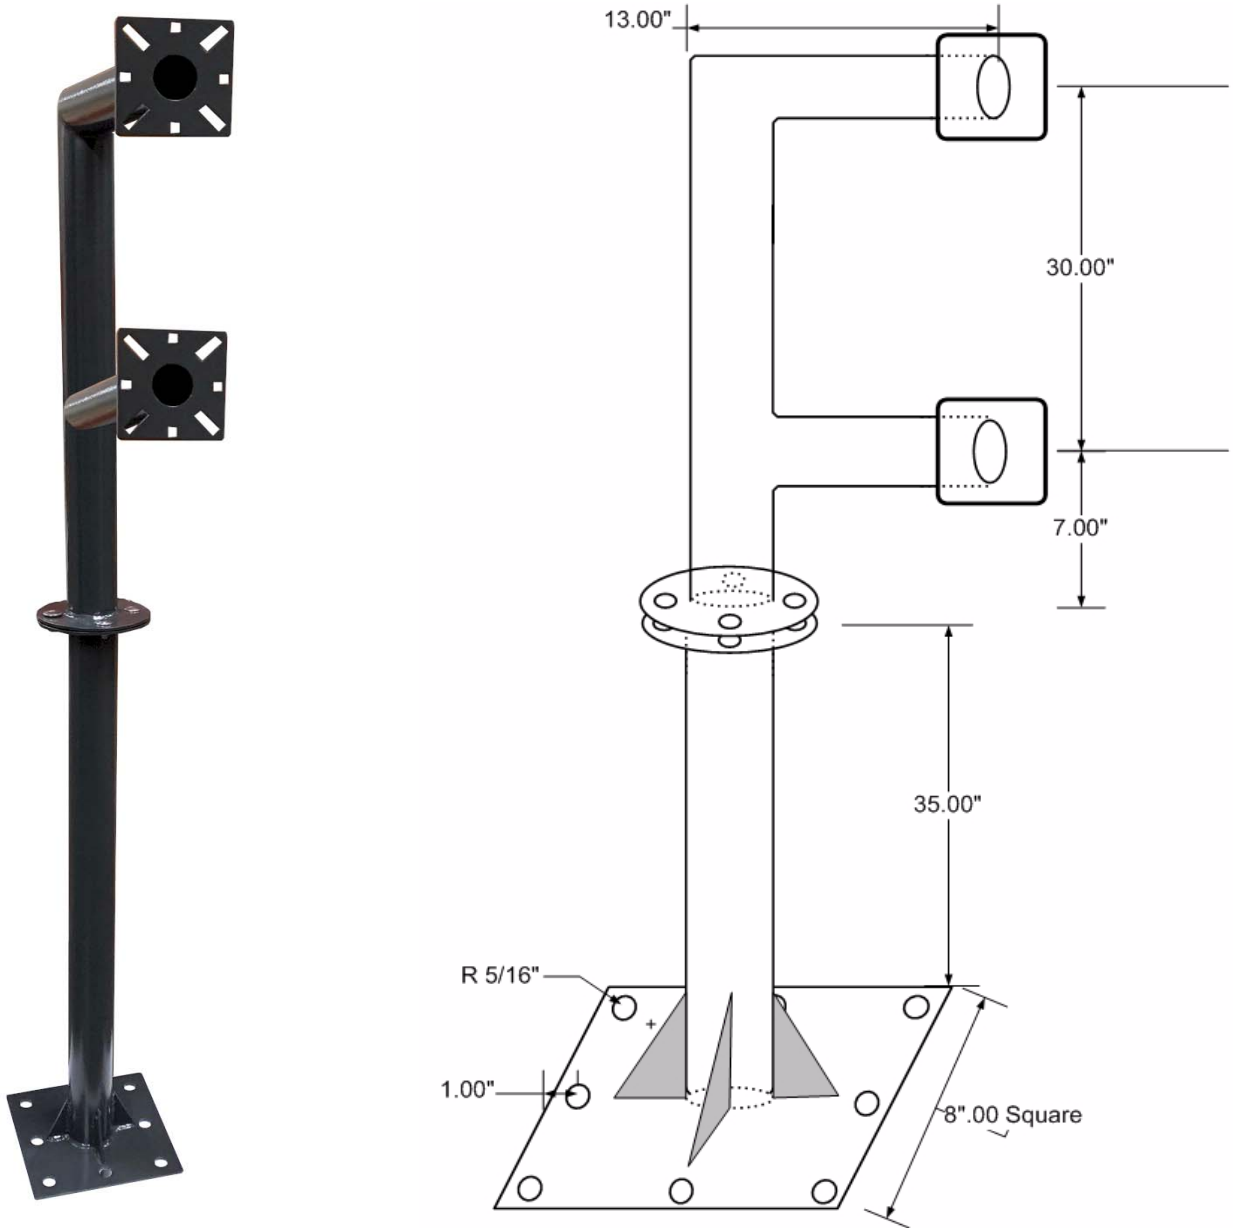

UPM2

42" - 72" DOUBLE VERTICAL MOUNTING ARMS

Dark gray powder coated

42" high lower arm, 72" high upper arm, 13" arms, 8" x 8" base, 1-1/2" center hole, extra base support
Universal mounting plate

Removable top for easy installation, future upgrade and less shipping cost

Eight of 5/8" diameter mounting base holes

Attachment bolts and nuts are included, *mounting base bolts are not included.*