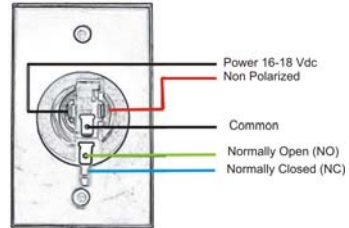

Wiring Diagram